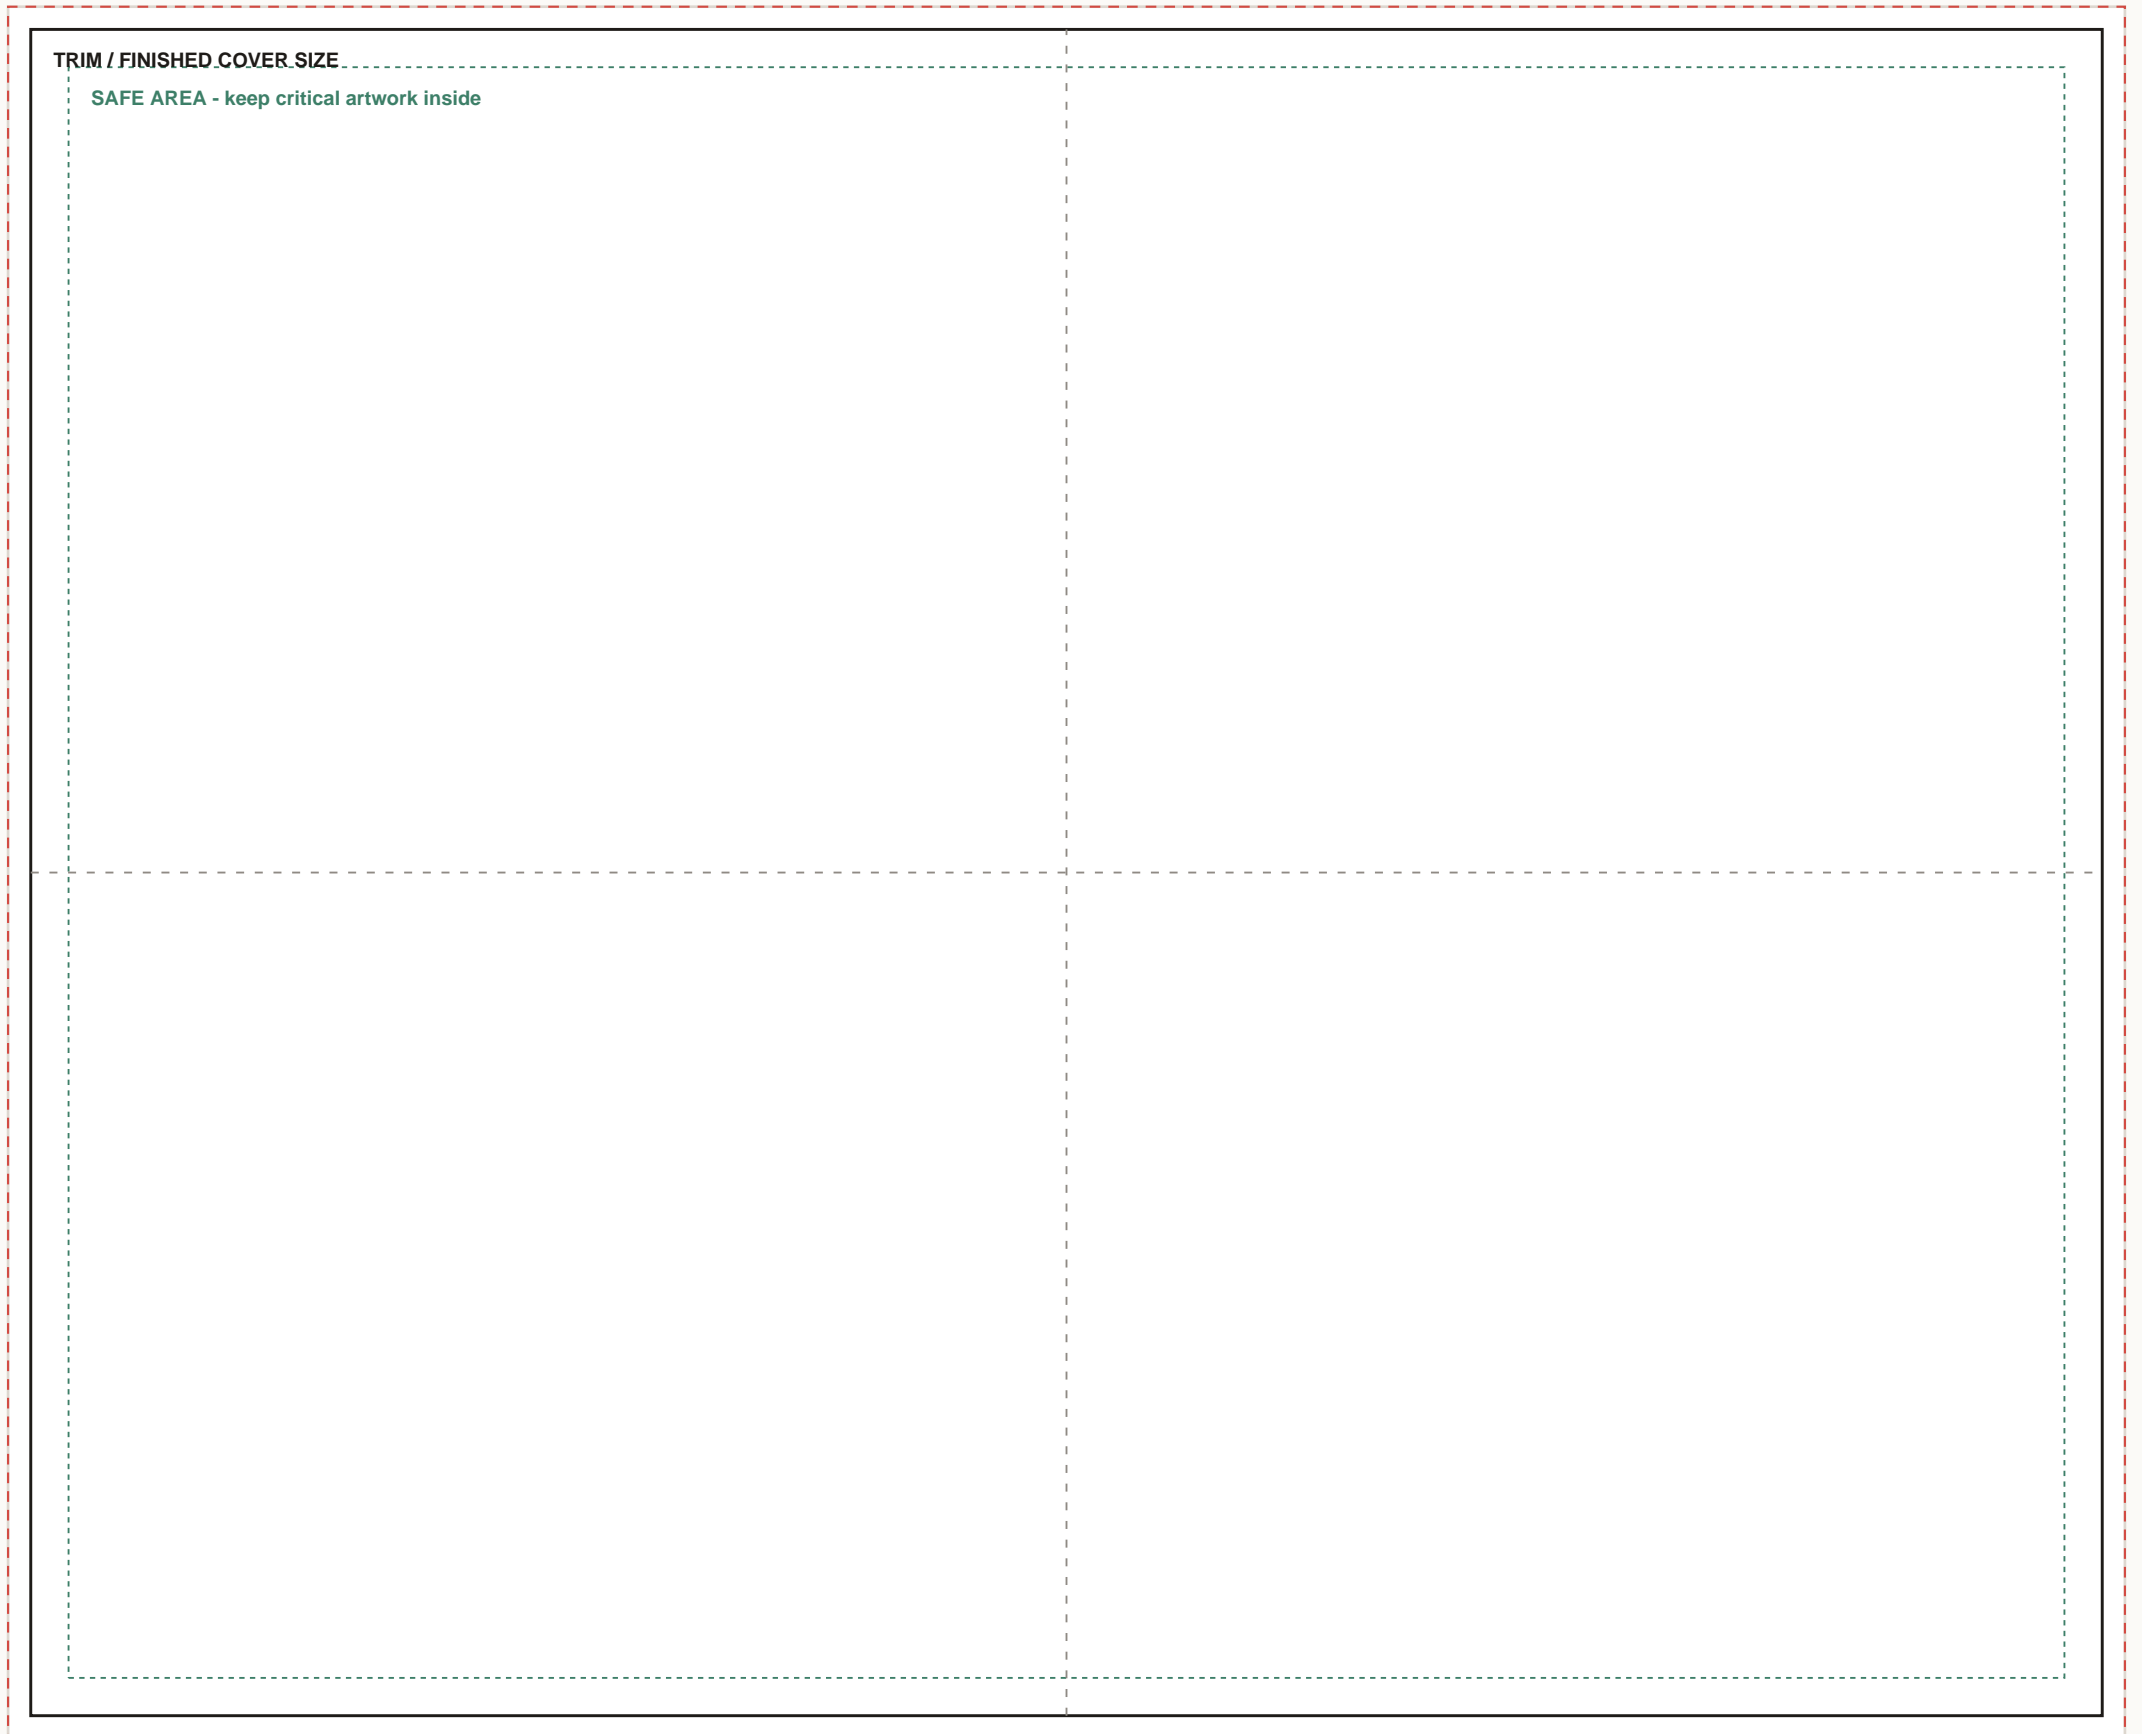

Single Photo Box Cover Template

Size: 8x10 Outside: 223 x 274 mm

BLEED - 3 mm

- Digital colors are approximate. Screen settings and output devices can shift color.
- Keep important artwork inside the safe area. Extend backgrounds to the bleed line.
- Export final artwork as vector PDF whenever possible for foil stamping review.