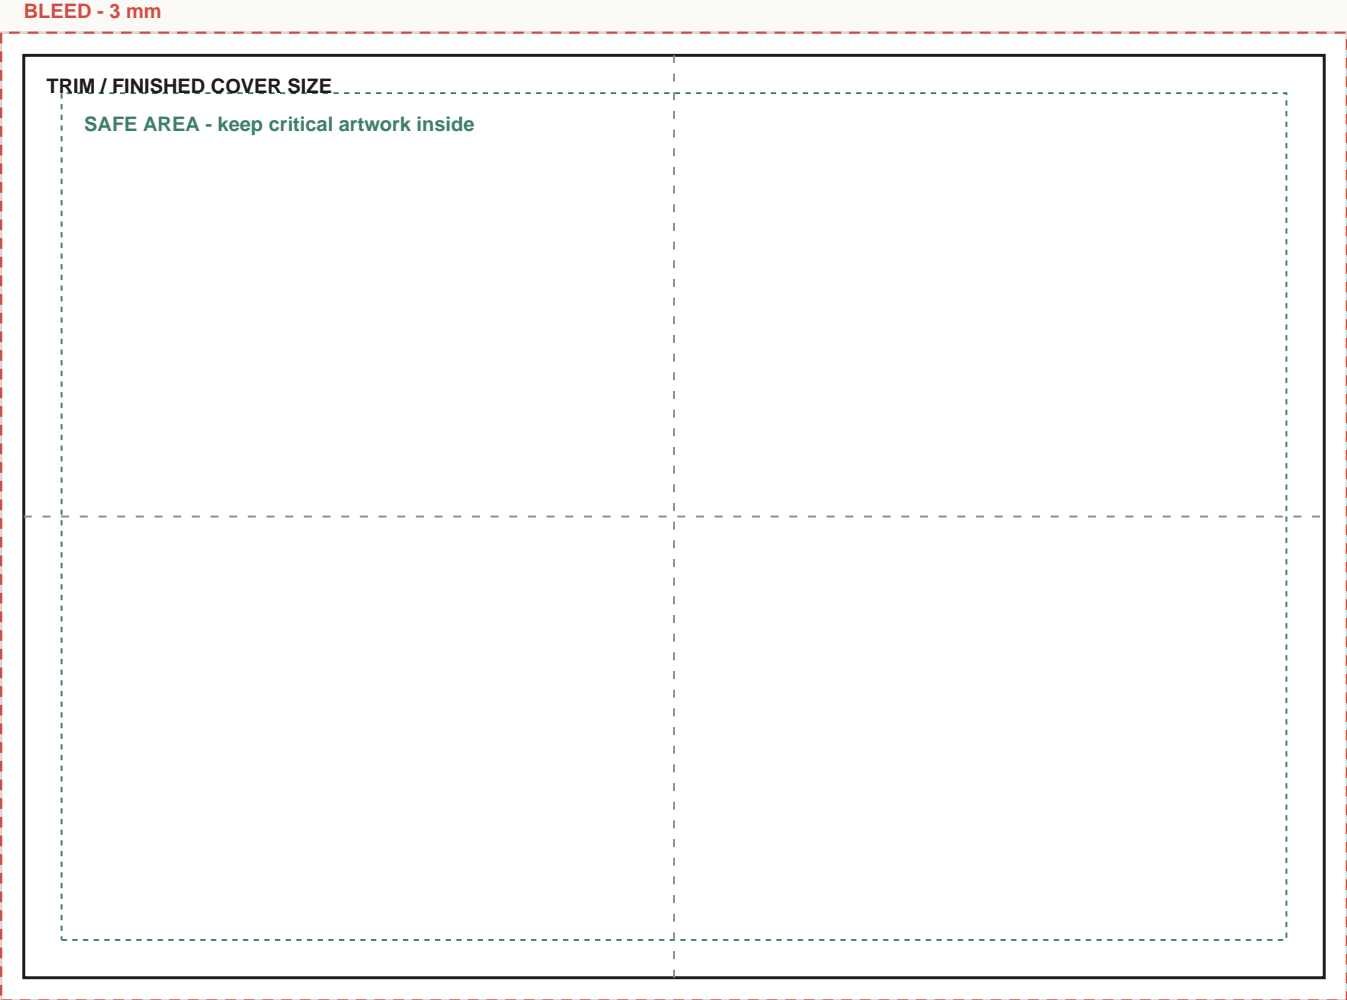

# Single Photo Box Cover Template

Size: 4x6 Outside: 122 x 172 mm

- Digital colors are approximate. Screen settings and output devices can shift color.
- Keep important artwork inside the safe area. Extend backgrounds to the bleed line.
- Export final artwork as vector PDF whenever possible for foil stamping review.