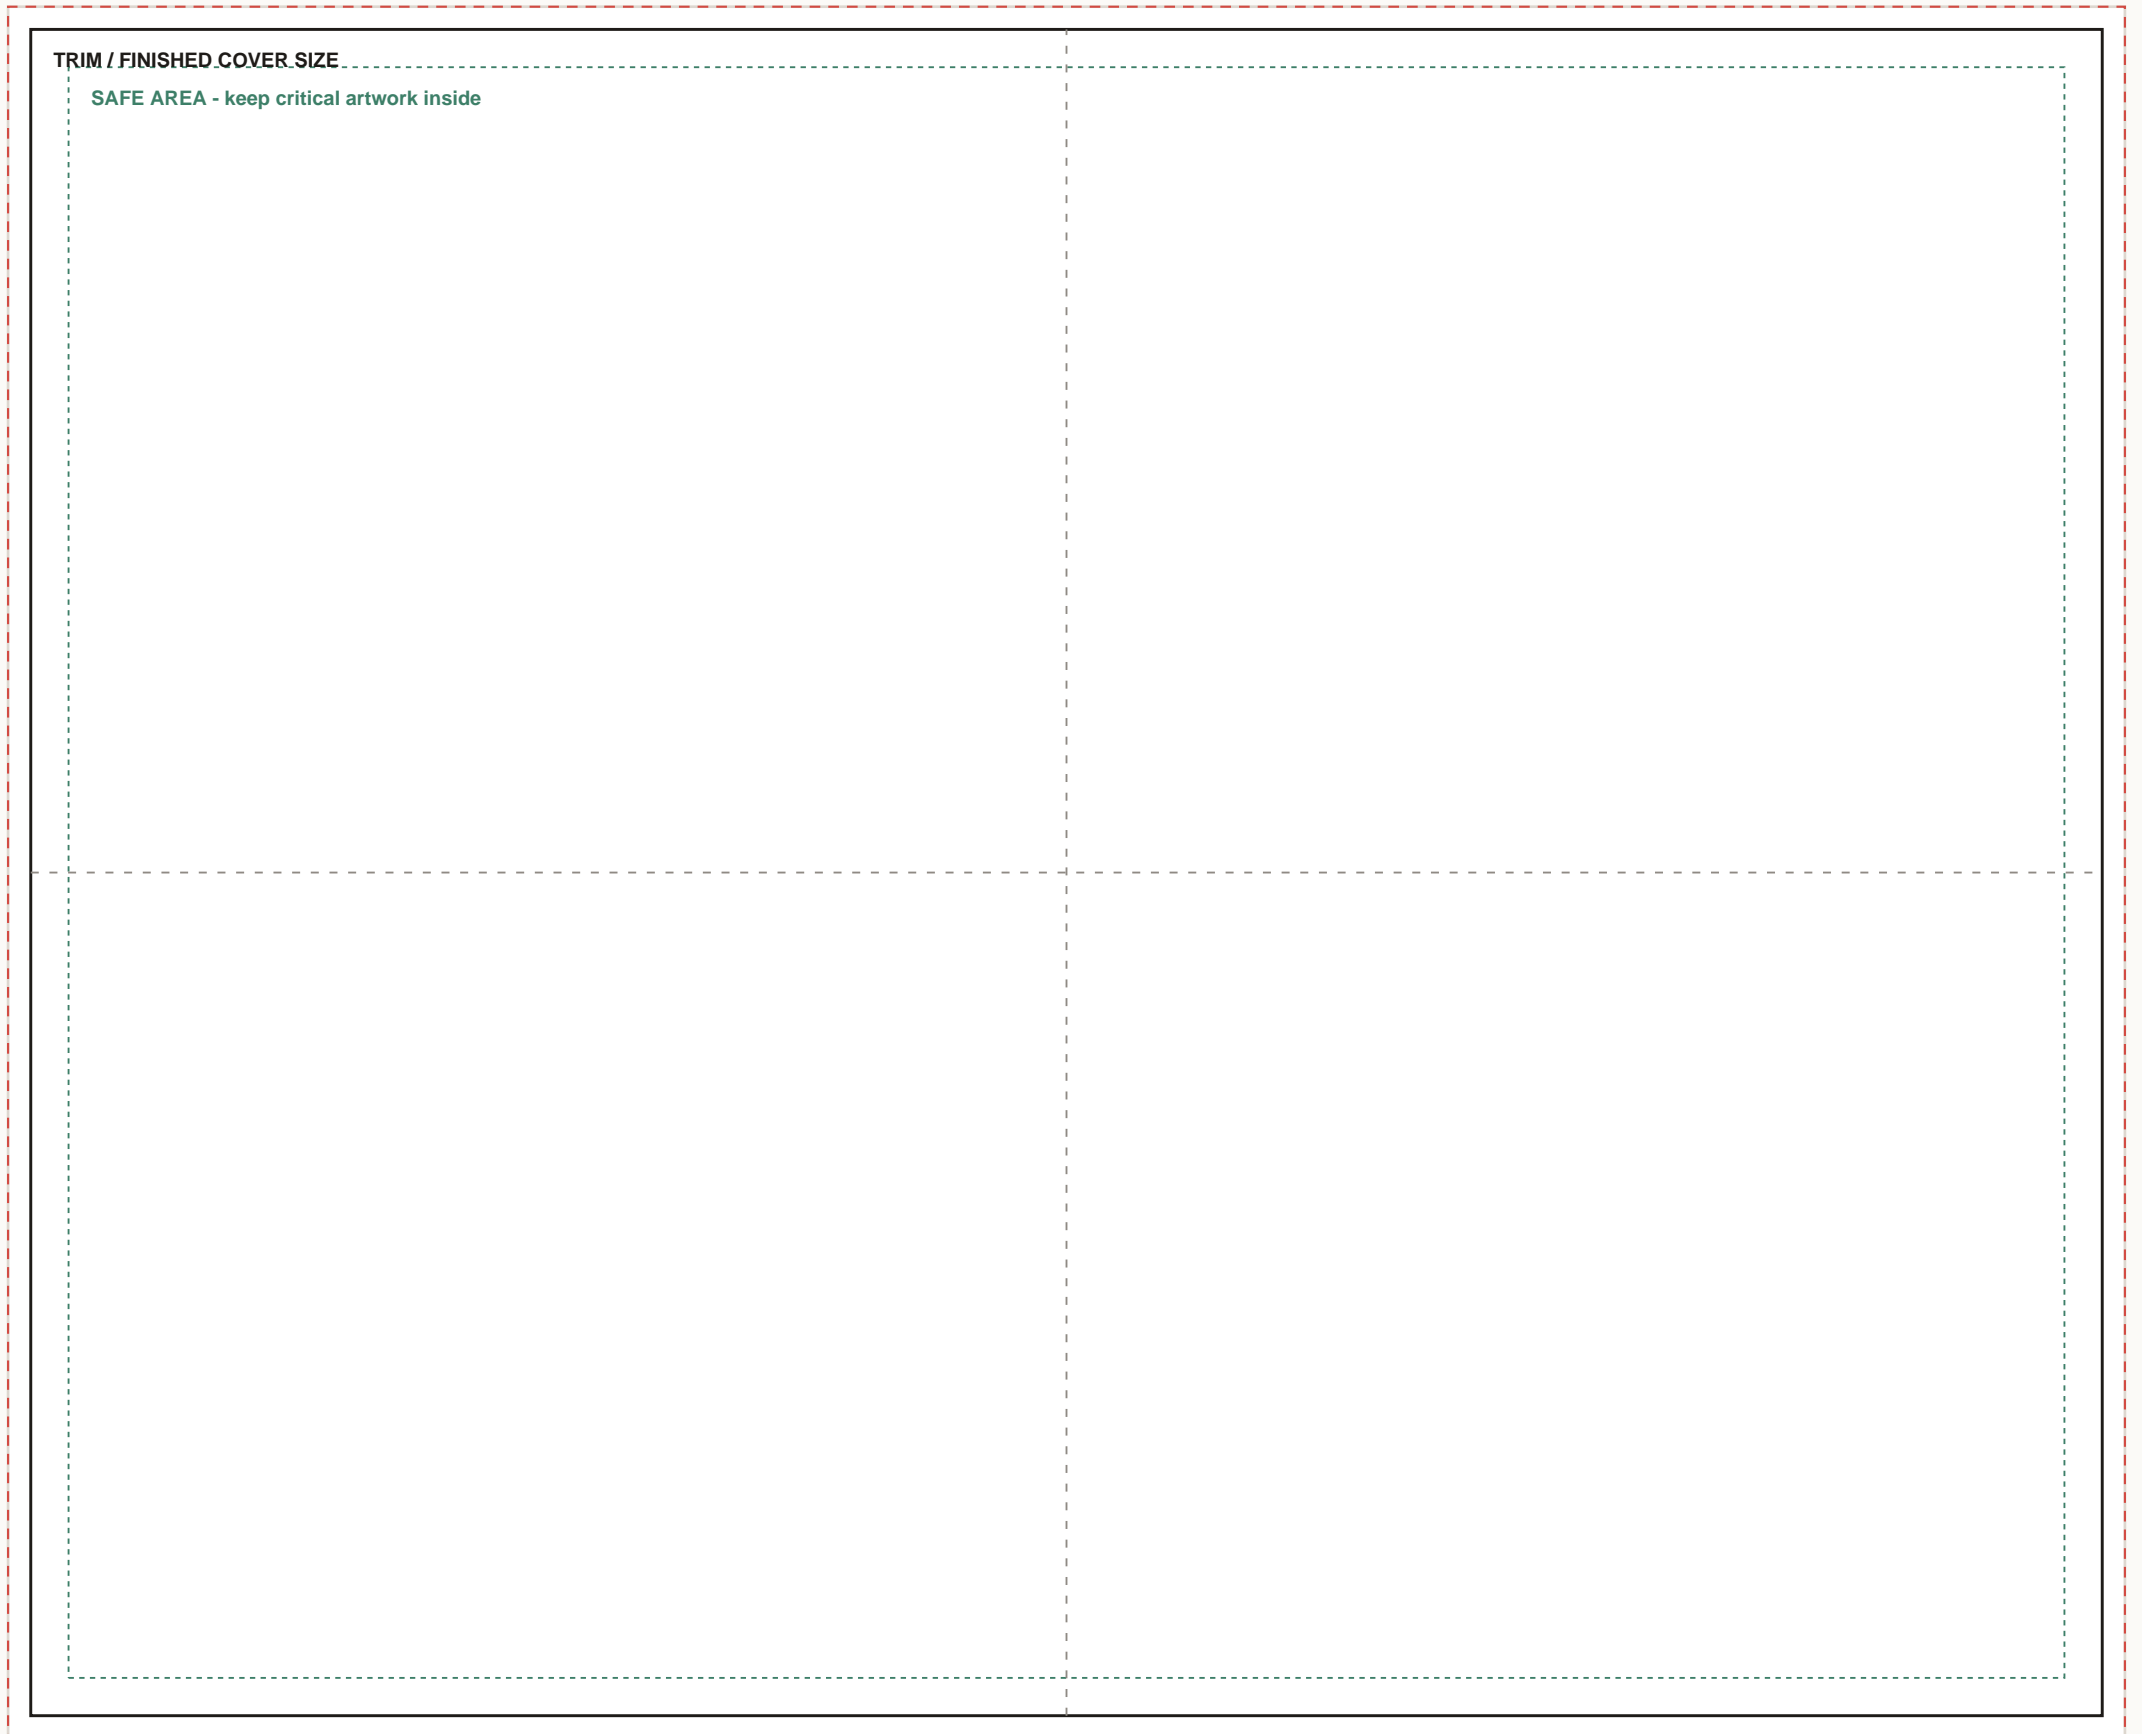

# Matted Print Box Cover Template

Size: 8x10-box Outside: 223 x 274 mm

BLEED - 3 mm

- Digital colors are approximate. Screen settings and output devices can shift color.
- Keep important artwork inside the safe area. Extend backgrounds to the bleed line.
- Export final artwork as vector PDF whenever possible for foil stamping review.