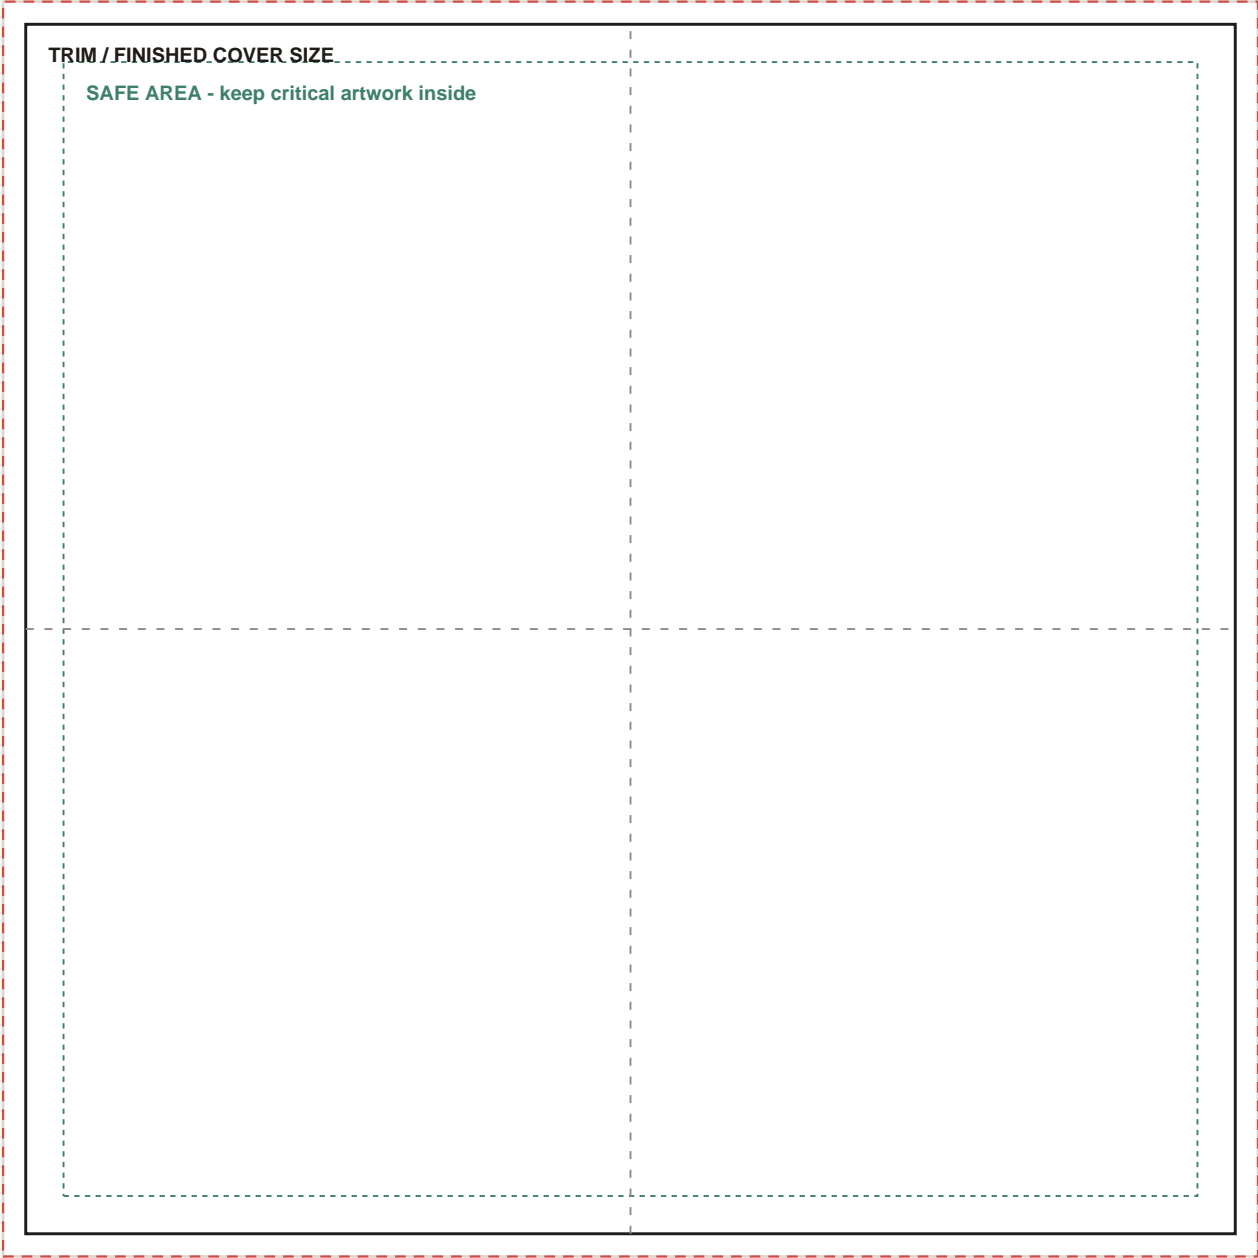

# Invitation Box Cover Template

Size: sq5.5 Outside: 160 x 160 mm

**BLEED - 3 mm**

- Digital colors are approximate. Screen settings and output devices can shift color.
- Keep important artwork inside the safe area. Extend backgrounds to the bleed line.
- Export final artwork as vector PDF whenever possible for foil stamping review.