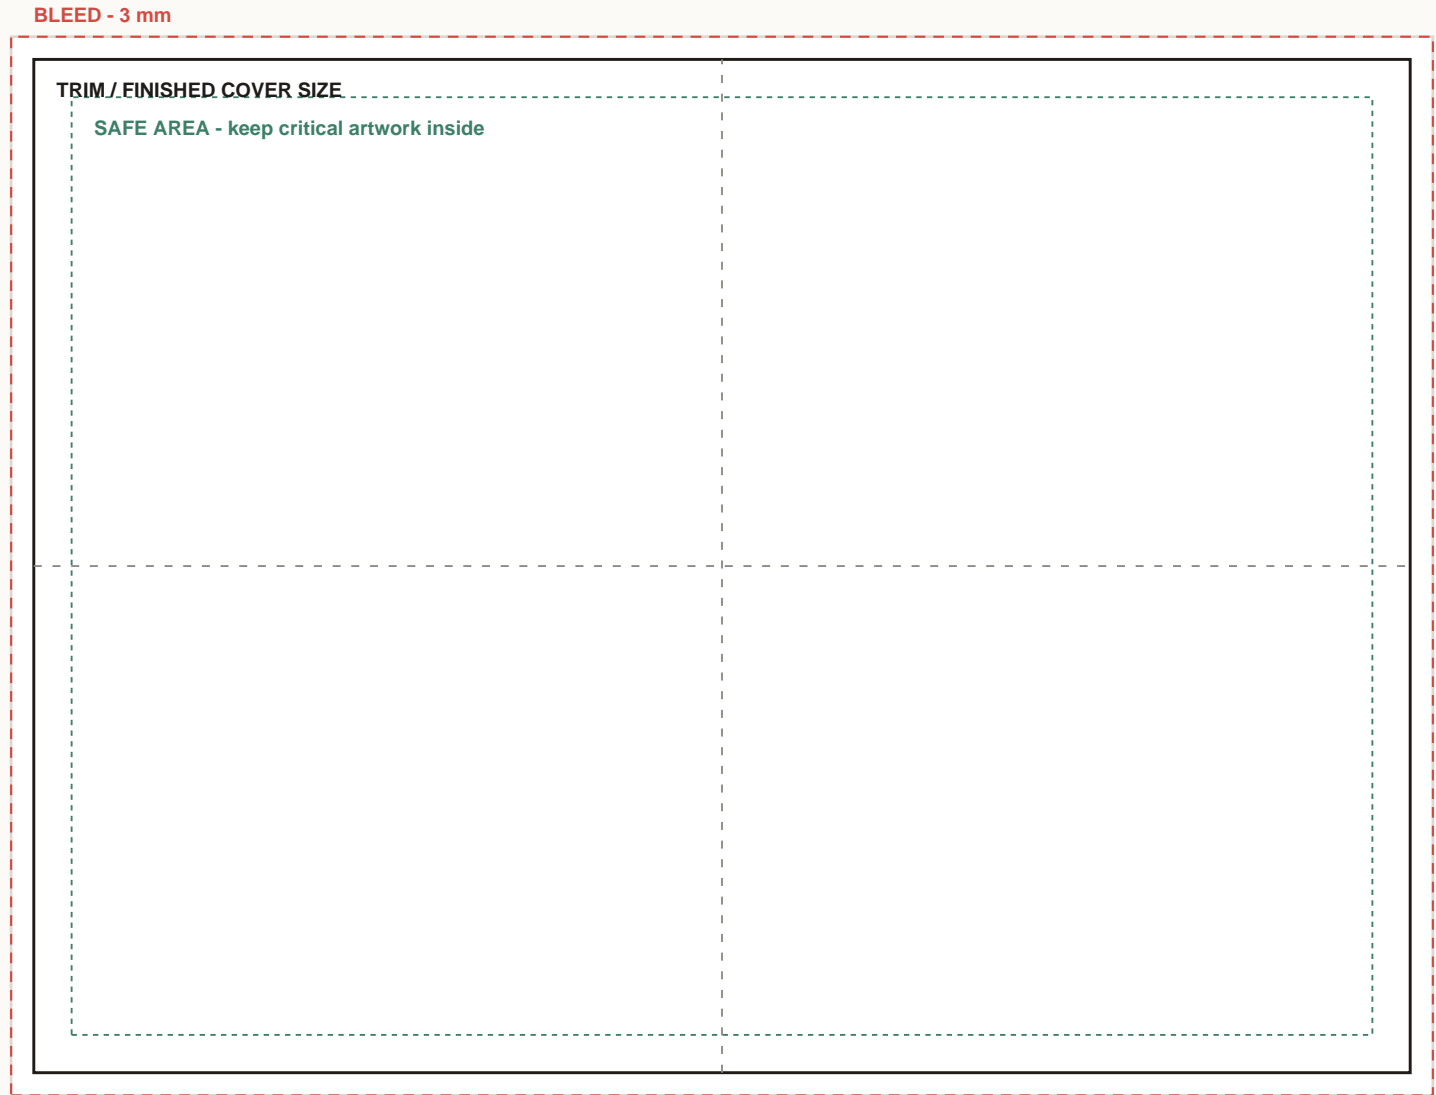

# Invitation Box Cover Template

Size: c6 Outside: 134 x 182 mm

- Digital colors are approximate. Screen settings and output devices can shift color.
- Keep important artwork inside the safe area. Extend backgrounds to the bleed line.
- Export final artwork as vector PDF whenever possible for foil stamping review.