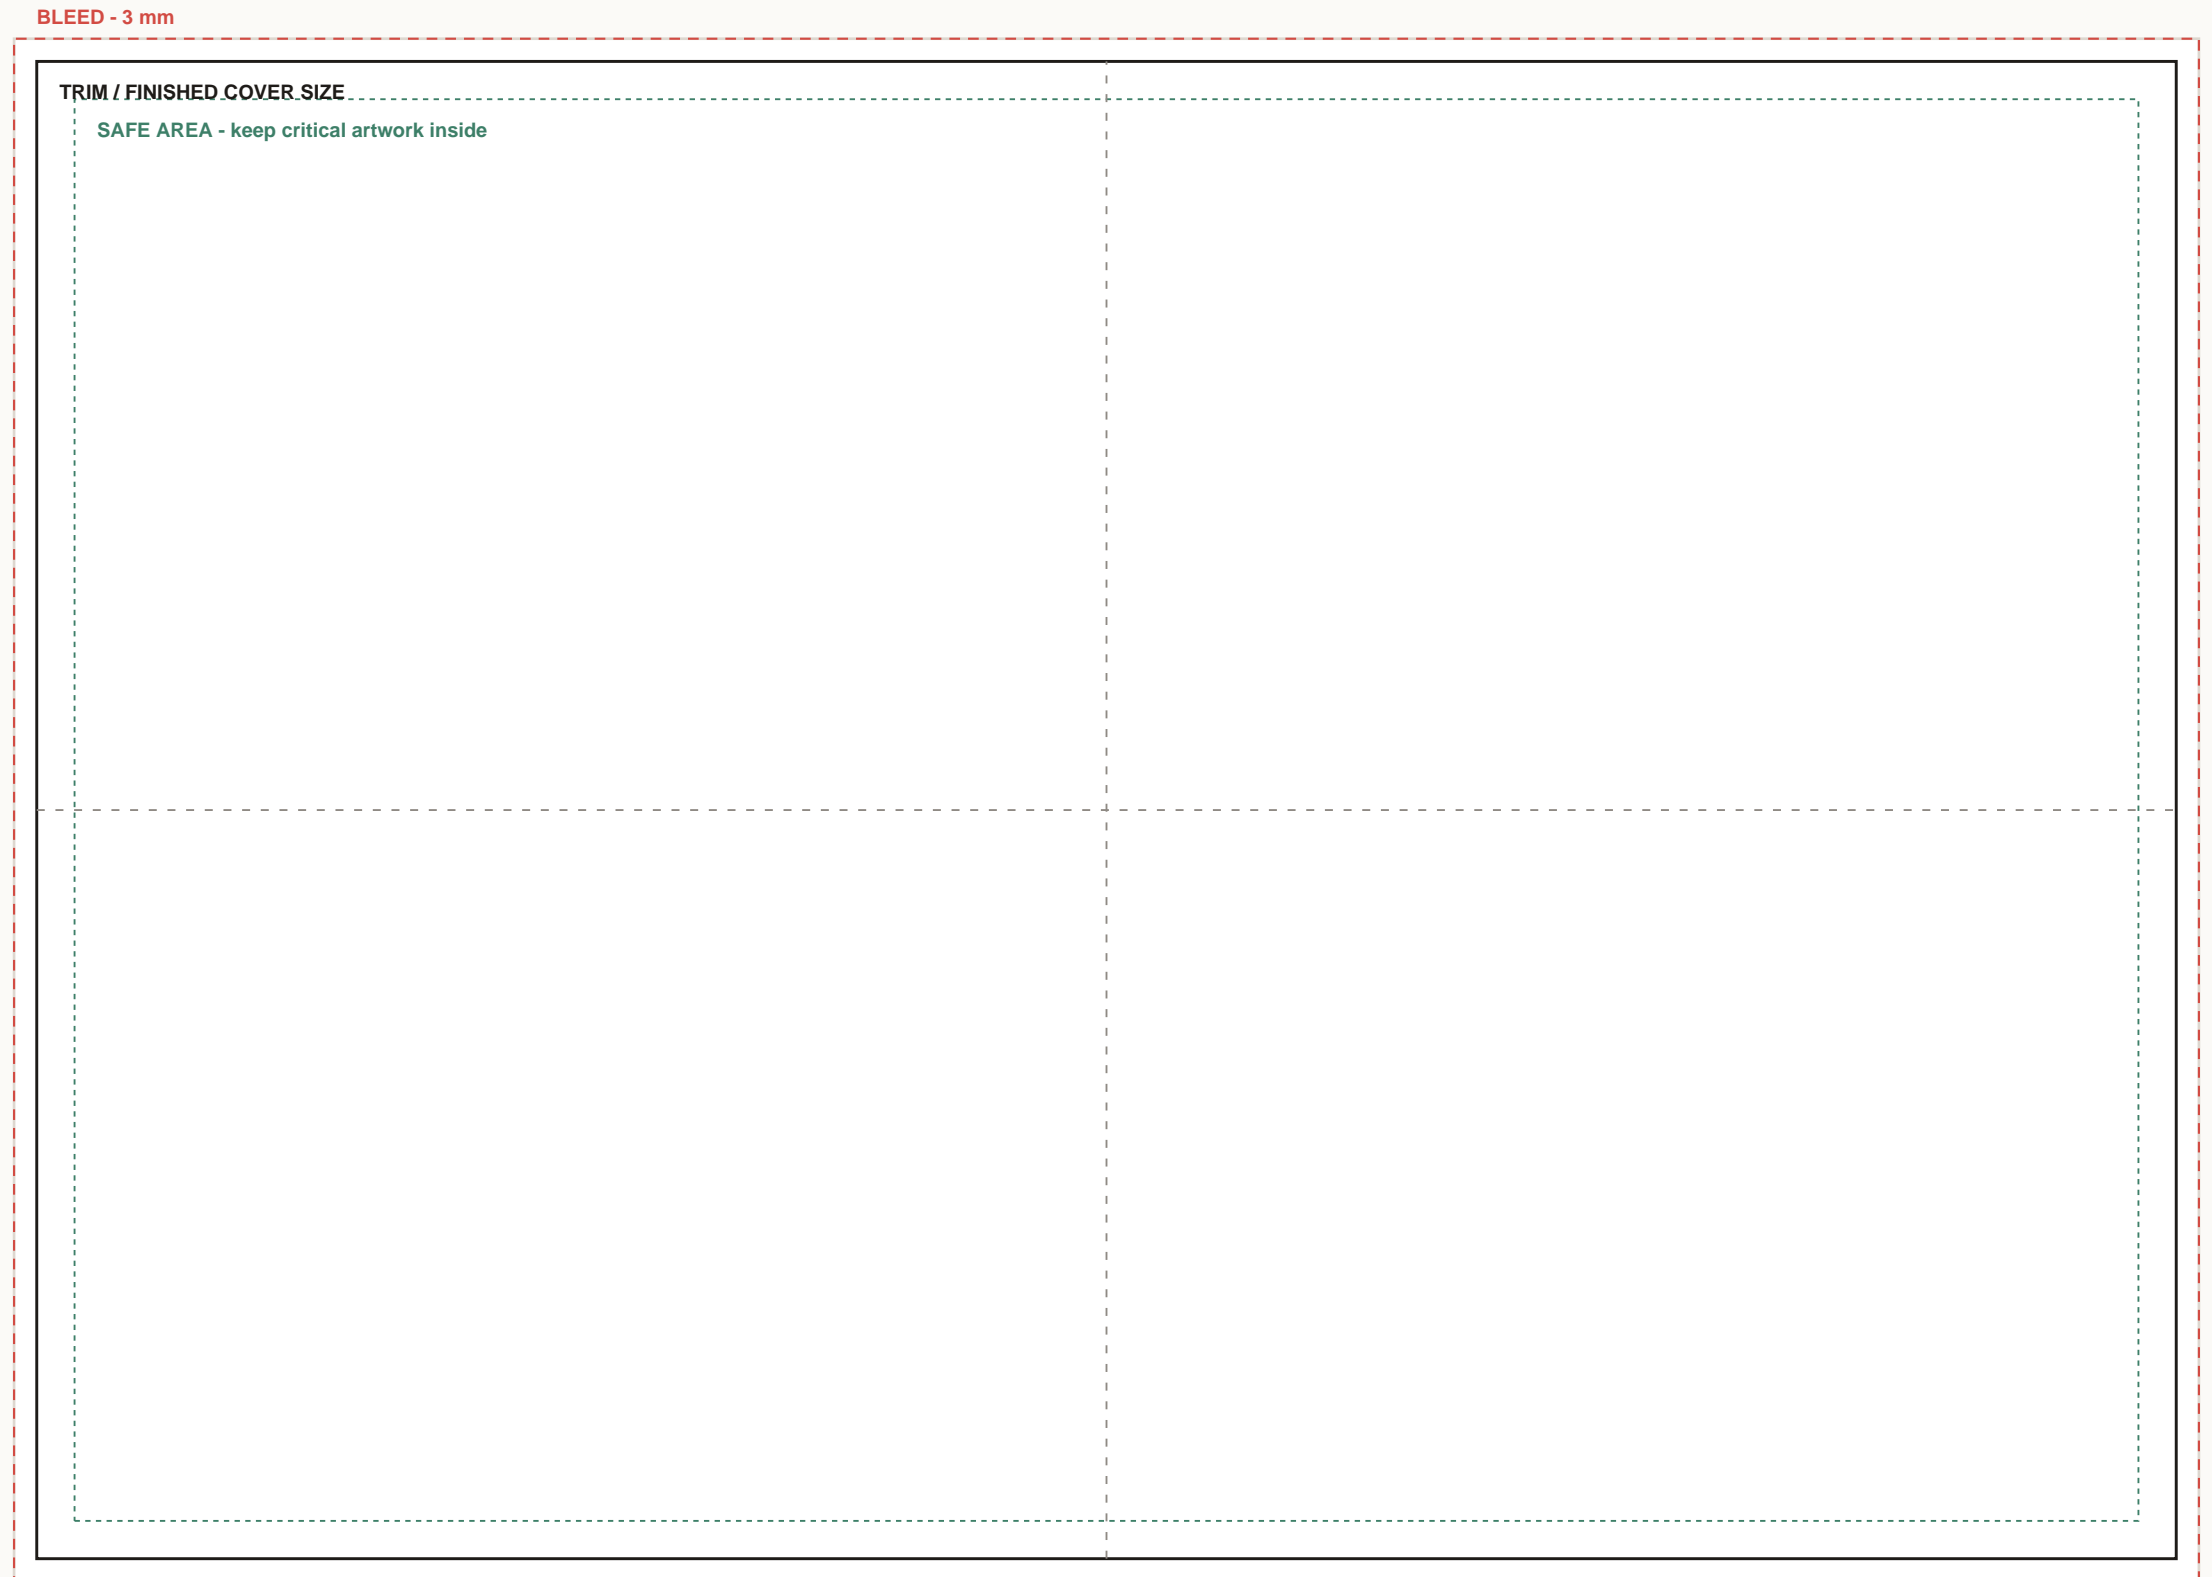

Double Photo Box Cover Template

Size: 5x7 Outside: 283 x 198 mm

- Digital colors are approximate. Screen settings and output devices can shift color.
- Keep important artwork inside the safe area. Extend backgrounds to the bleed line.
- Export final artwork as vector PDF whenever possible for foil stamping review.