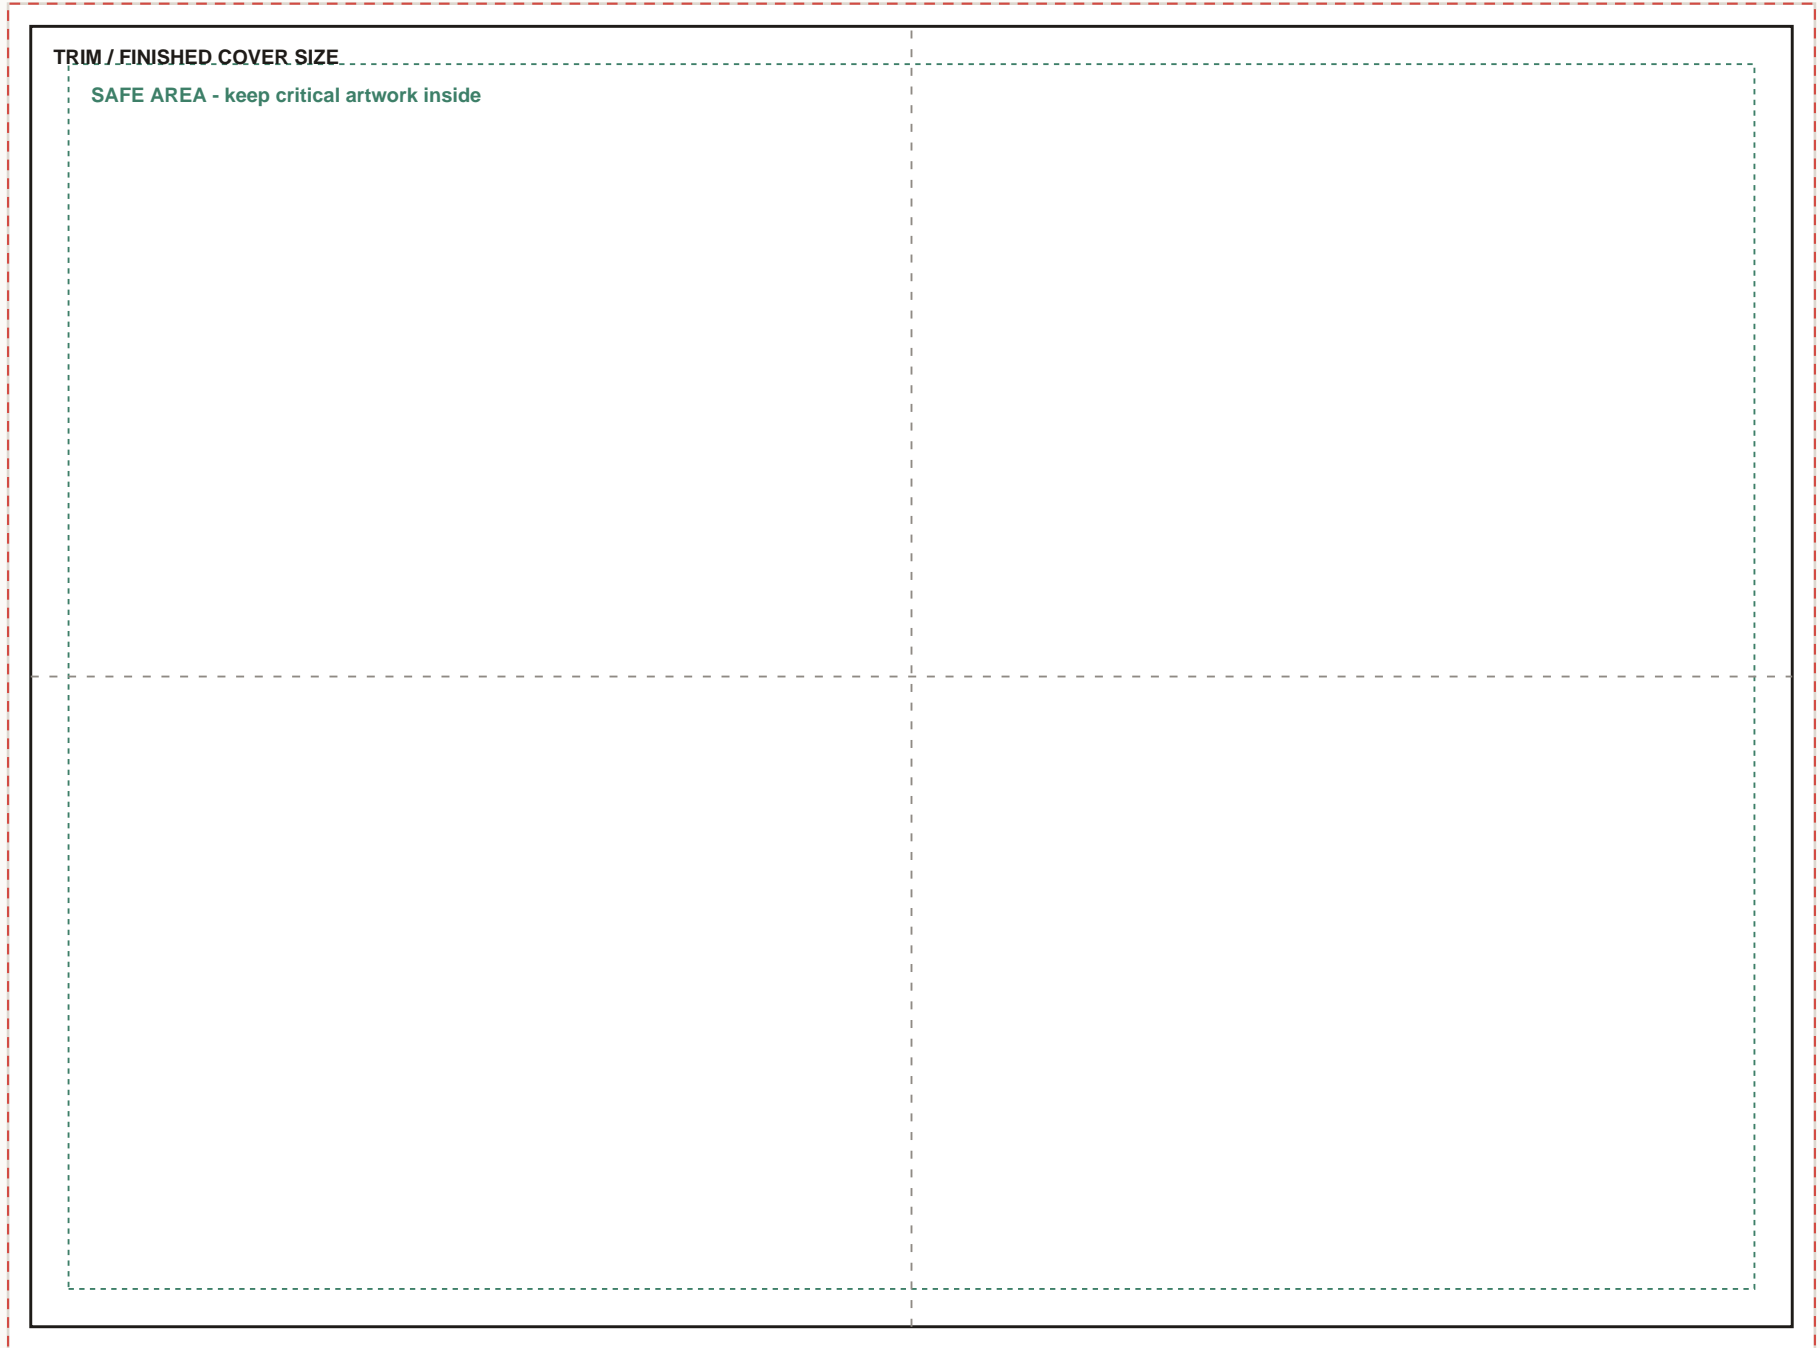

Double Photo Box Cover Template

Size: 4x6 Outside: 233 x 172 mm

BLEED - 3 mm

- Digital colors are approximate. Screen settings and output devices can shift color.
- Keep important artwork inside the safe area. Extend backgrounds to the bleed line.
- Export final artwork as vector PDF whenever possible for foil stamping review.