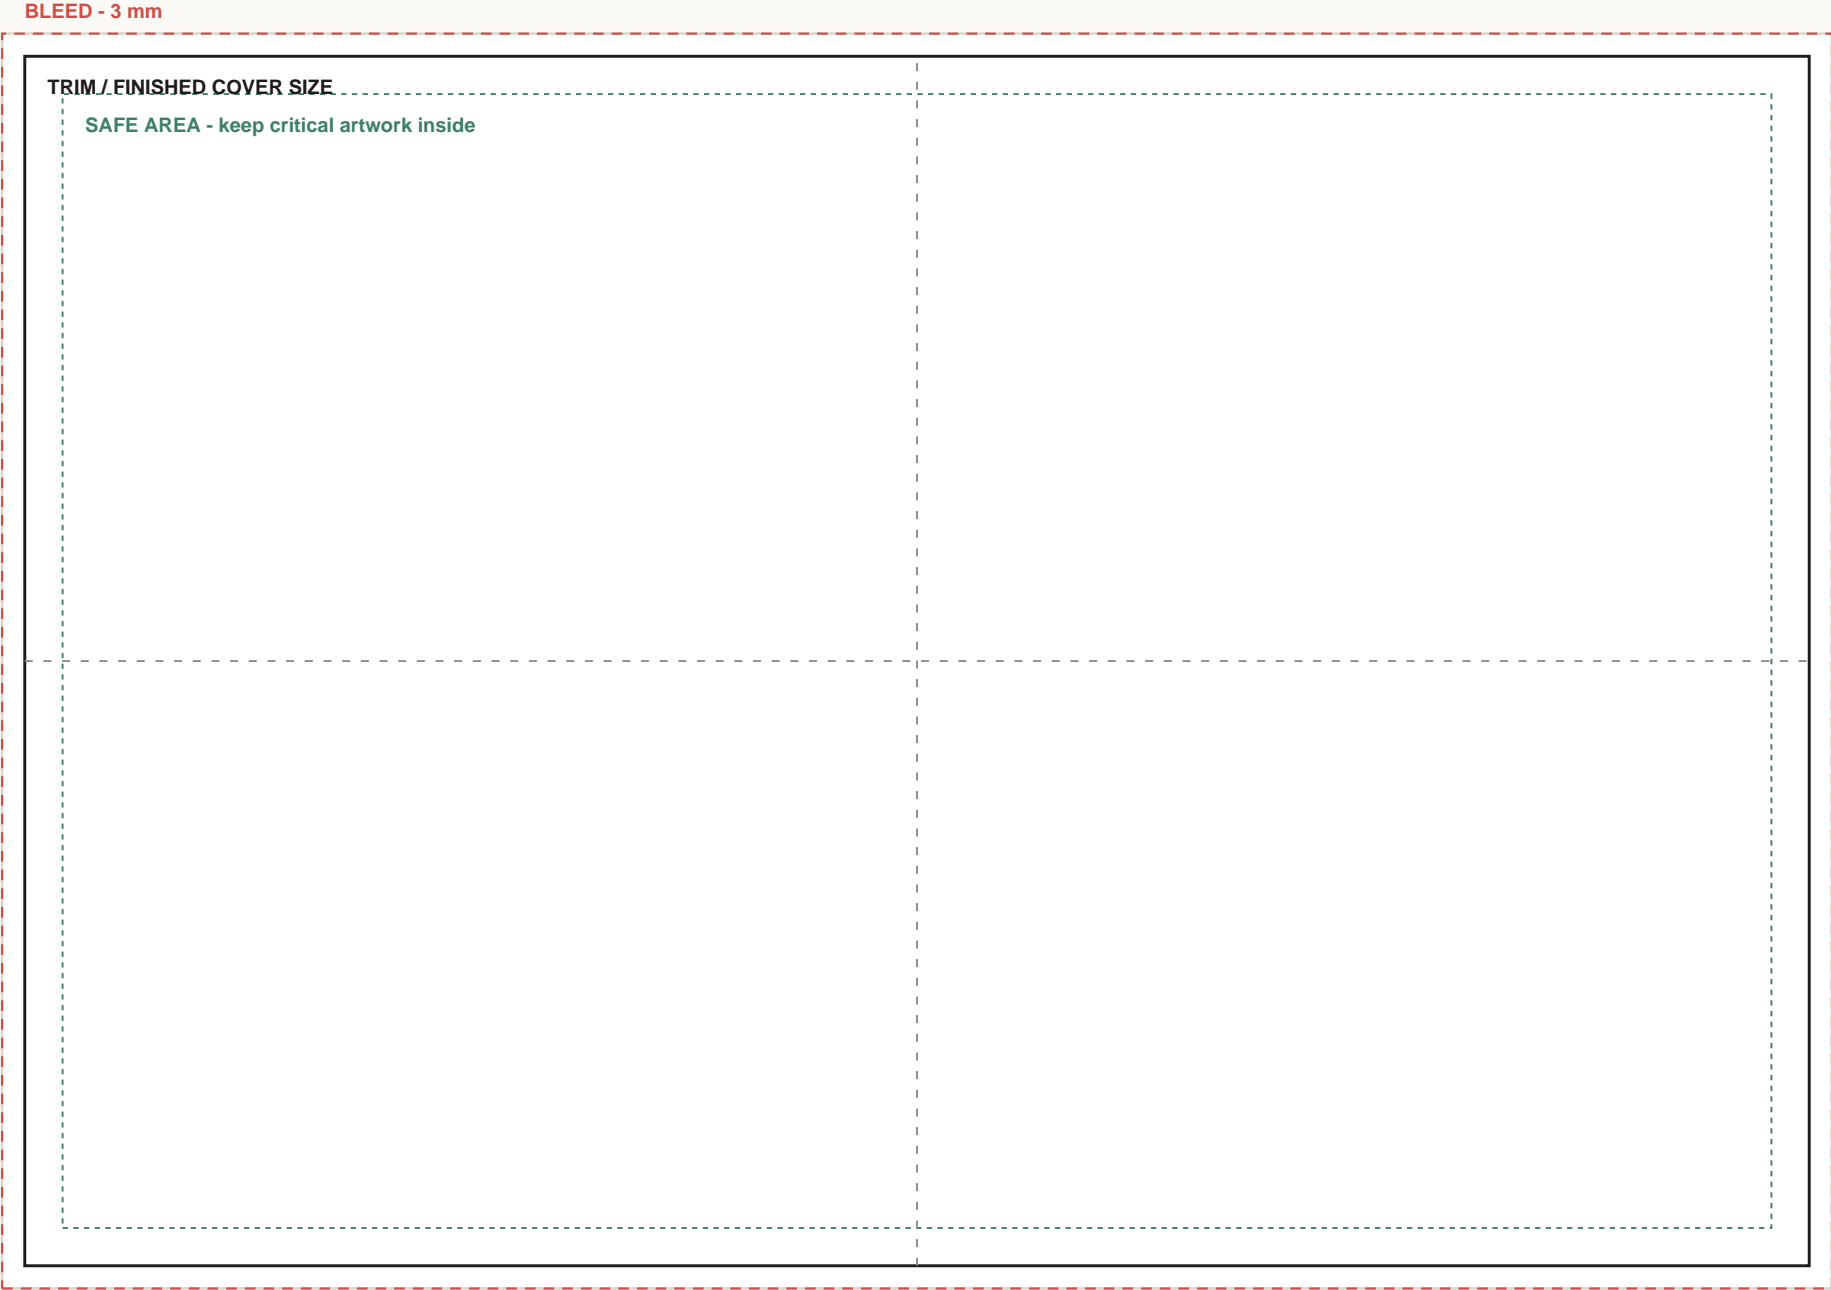

# Document Box Cover Template

Size: 5.5x8.5 Outside: 160 x 236 mm

- Digital colors are approximate. Screen settings and output devices can shift color.
- Keep important artwork inside the safe area. Extend backgrounds to the bleed line.
- Export final artwork as vector PDF whenever possible for foil stamping review.